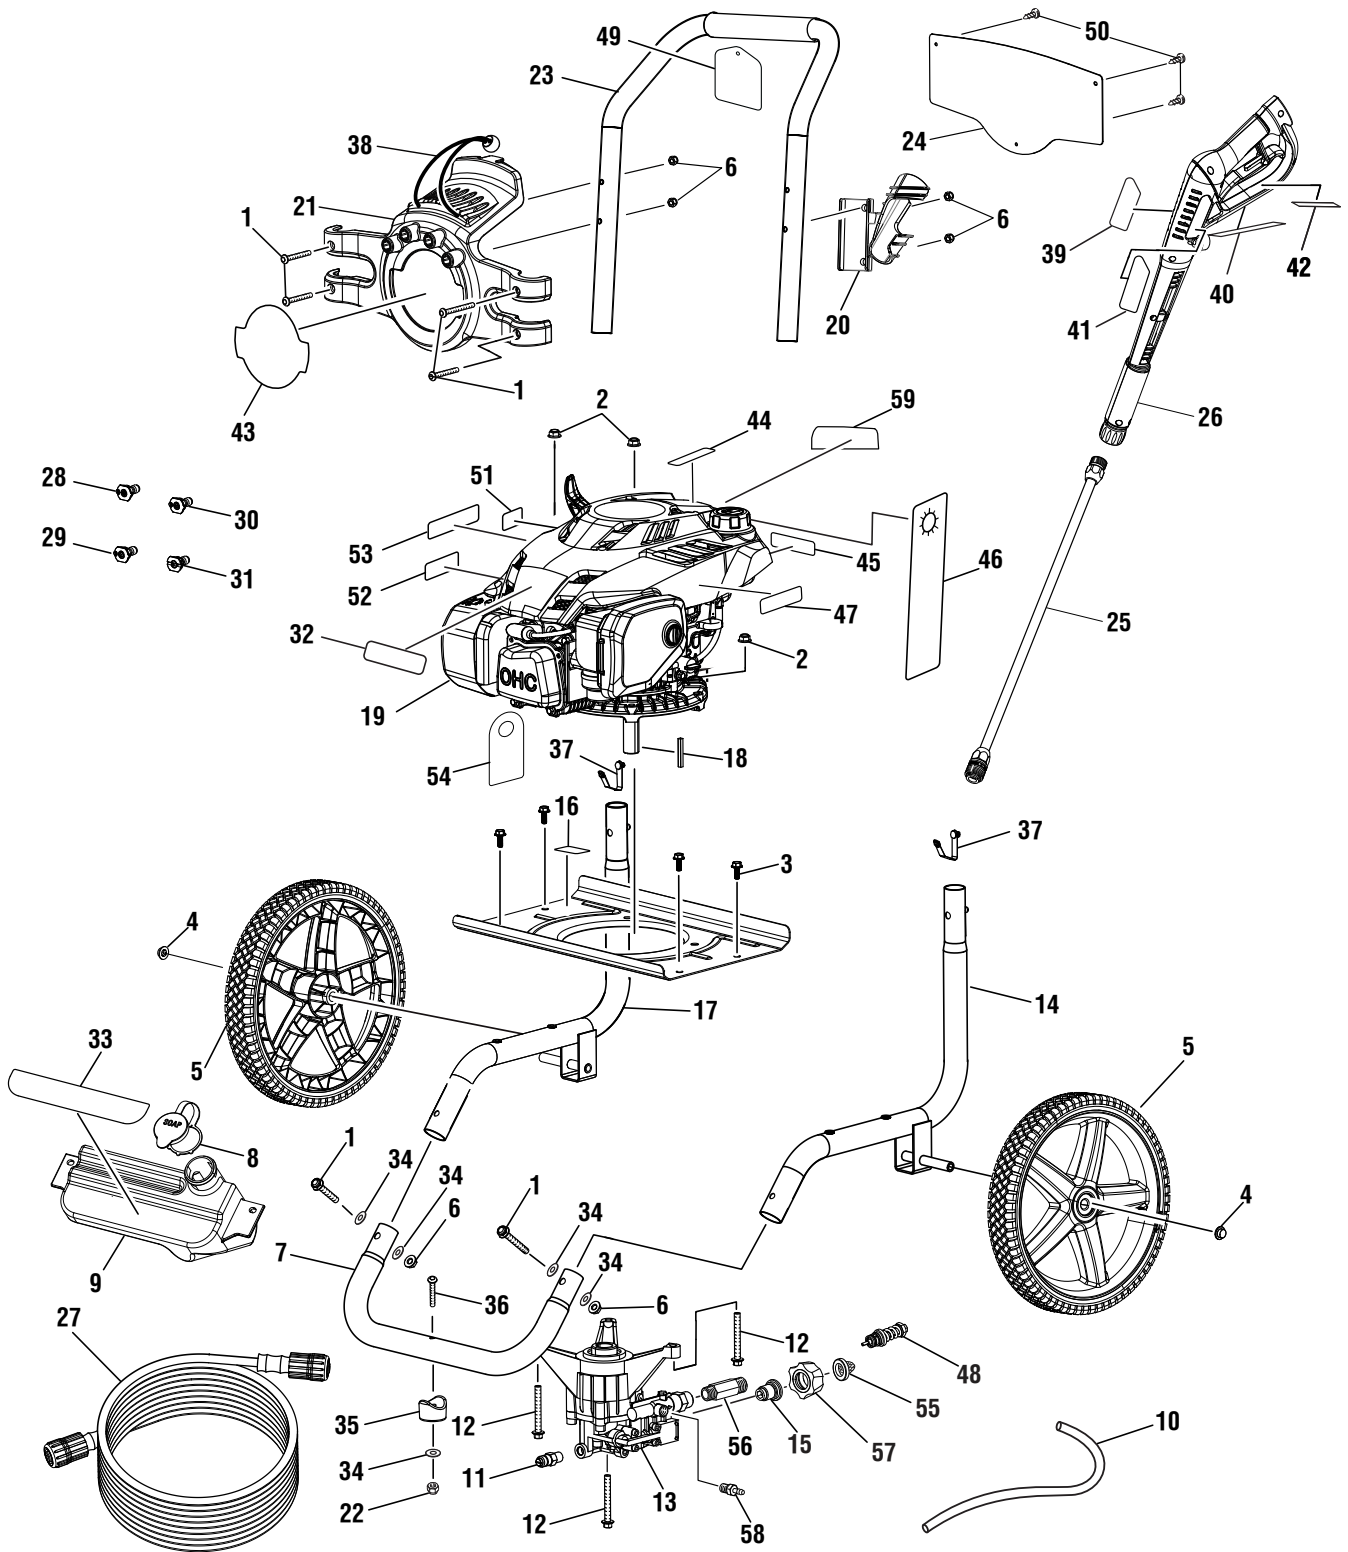

POWERSTROKE PRESSURE WASHER – MODEL NO. PS80947

POWERSTROKE PRESSURE WASHER – MODEL NO. PS80947

The model number will be found on a label attached to the engine plate. Always mention the model number in all correspondence regarding your **PRESSURE WASHER** or when ordering replacement parts.

KEY PART NO. NUMBER	DESCRIPTION	QTY.	KEY PART NO. NUMBER	DESCRIPTION	QTY.
1	661503015 Screw (M6 x 48 mm, T30 Torx Hd.)	6	31	308697012 0° Nozzle	1
2	678774002 Flange Nut (M8 x 1.25 in.)	3	32	940608010 Subaru Label	1
3	661505020 Bolt (M6 x 16 mm, Flanged Hex Hd.)	4	33	941608004 Detergent Tank Label	1
4	679957001 Metal Cap	2	34	638128004 Washer (1/4 in.)	5
5	308451053 Wheel	2	35	570554002 Wear Pad	1
6	678610006 Lock Nut (M6)	6	36	661501001 Screw (1/4-20 x 1.85 in., T30 Torx Hd.)	1
7	310742011 Front Frame Assembly (Inc. Key Nos. 22 and 34-36)	1	37	308421004 Spring Clip	2
8	310650004 Soap Tank Cap	1	38	310664001 Bungee Cord Assembly	1
9	580875008 Soap Tank	1	39	940870009 Label (Trigger Handle Logo)	1
10	570728006 Chemical Siphon Tube	1	40	940786020 Label (Trigger Handle Specifications)	1
11	678169004 Thermal Release Valve	1	41	940654083 Label (Trigger Handle Warning)	1
12	660962003 Bolt (M8 x 60 mm, Flange Hd.)	3	42	940654089 Label (Trigger Handle Warning, French & Spanish)	1
13	308653045 Pump (Inc. Keys Nos. 15, 48 & 55-58)	1	43	940779091 Performance Label	1
14	310704013 Main Frame Assembly (Right) (Inc. Keys Nos. 37)	1	44	940873007 E85 Label	1
15	642058001 Spindle	1	45	940899003 Do Not Mix Label	1
16	940871002 Oil Fill Location Label	1	46	940473011 Warning Hangtag	1
17	310703012 Main Frame Assembly (Left) (Inc. Keys Nos. 37)	1	47	941088022 Engine Control Label	1
18	678041006 Output Shaft Key	1	48	310924003 Unloader Assembly	1
19	NOTE A Engine (Subaru 190V)	1	49	961039005 Nozzle Hangtag	1
20	519313009 Wand Holder	1	50	660923016 Screw (#6-20 x 3/8 in., T10 Torx Pan Hd.)	3
21	310673005 Hose and Nozzle Assembly (Inc. Key No. 38)	1	51	940517009 Lubricant Label	1
22	678016006 Lock Nut (1/4-20)	1	52	940680040 Hot Surface Label	1
23	308638042 Handle w/Foam	1	53	940947006 Combustion Label	1
24	524408014 Quick Start Panel	1	54	940889002 Oil Dipstick Hangtag	1
25	308506006 Spray Wand Assembly	1	55	308662001 Filter Screen	1
26	308760009 Trigger Handle Assembly (Inc. Key Nos. 40-42)	1	56	308862003 Outlet Tube	1
27	308835006 Hose	1	57	310993003 Collar	1
28	308706011 Soap Nozzle	1	58	308452002 Soap Injector Kit	1
29	308699012 25° Nozzle	1	59	940971069 Danger Label	1
30	308700012 40° Nozzle	1	Not Shown:		
			900333015	Wire Tie	
			519314001	Funnel	

NOTE A: OWT Industries, Inc., will not provide engines as replacement parts. Engines are covered through the engine manufacturer's warranty. Consult the accompanying engine manual or contact our service department for assistance.